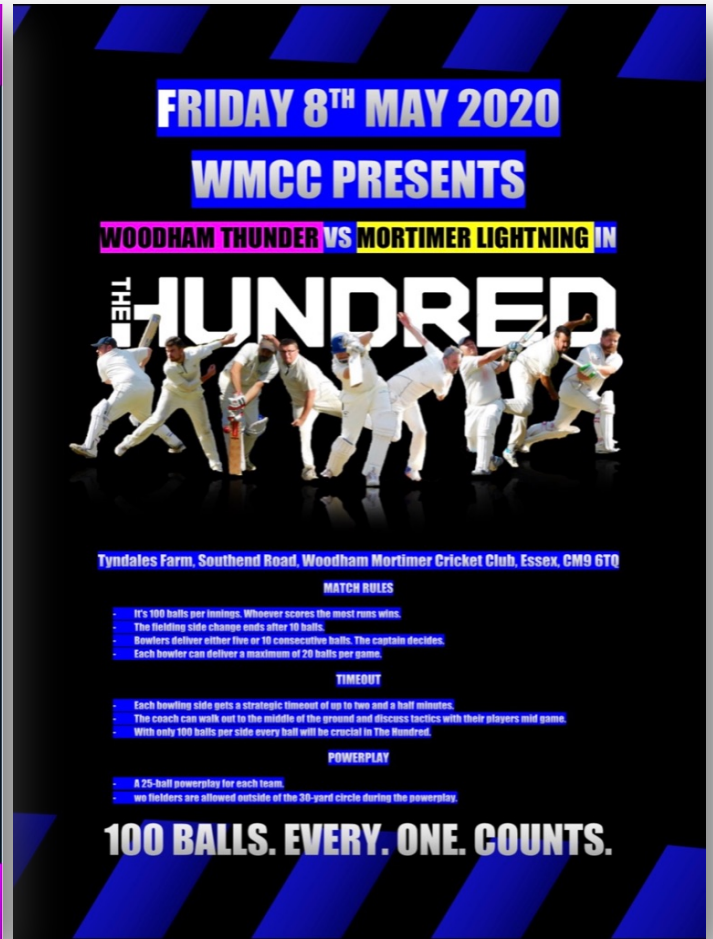

1st XI Promotion

Woodham Mortimer Cricket Club have been informed by the T-Rippon Mid Essex League that as a result of a drastic restructure the 1st XI have subsequently been promoted to Division 1.

This restructure comes as a result of numerous London teams joining the T-Rippon format in the place of various clubs who have moved onwards to the Shepherd Neame league.

WMCC has never played in Division 1, having achieved their highest league finish in 2019, when the 1st XI finished in 4th place in Division 2. This new challenge, unexpected though it is, provides the club with a new platform to both test their skills and represent Woodham Mortimer Cricket Club with pride.

Everyone at WMCC wishes the first XI the very best of luck in this new adventure. The Second XI remain in Division 7 as they prepare for their title challenge.

2020 Leagues

Division 1

Great Totham 1st XI
Tillingham 1st XI
Great Waltham 1st XI
Writtle 1st XI
Waltham 1st XI
Noak Hill Taverners 1st XI
Burnham Sports 1st XI
Woodham Mortimer 1st XI
Basildon & Pitsea 1st XI
Bengal Tigers 1st XI

Division 7

Writtle 2nd XI
Rayleigh 4th XI
Noak Hill Taverners 2nd XI
Chelmsford S Kings 1st XI
Woodham Mortimer 2nd XI
Rankins 2nd XI
Burnham Sports 2nd XI
Broomfield 2nd XI
High Roding 2nd XI
Epping Foresters 2nd XI