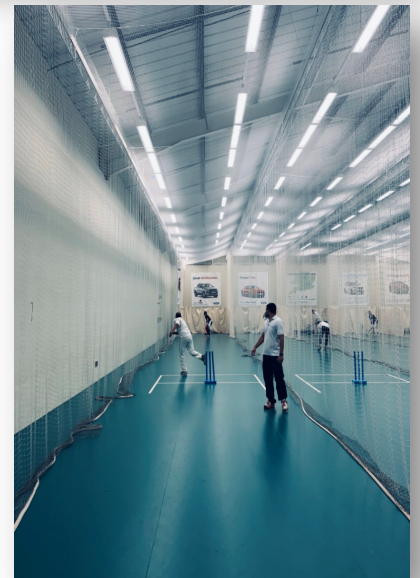

Winter Indoor Nets

Preparations for the 2020 outdoor season are now well under way at Woodham Mortimer Cricket Club. After some fabulous indoor performances, including a result that crowned our new Over 40's Indoor Champions, the time has come to turn the attention towards practice in the hope of readying some form for the summer campaign.

With the pre-season period entering its third week WMCC have been impressed with the number of members who have returned to the club to begin their winter training. Within these ranks two former ladies XI stars - Grace Melhuish and Hannah Verlander - also reappeared after some years away. Women's Cricket is a proud part of Woodham Mortimer Cricket Club's identity with many of our female members having represented cricket at county level.

Although WMCC sadly had to disband this team some years ago it is the chairman's ambition to have ladies returning to WMCC and so he is delighted to see two of our finest lady players in history come home.

The club would also like to welcome any new individuals who have begun their training with us, or are assisting the club throughout the coming weeks whilst they await for the season to start at their own team.

It is great to have you all with us and keep up the hard work.

WINTER NETS

£5 PER PERSON

THURSDAY 9PM-10PM

ESSEX COUNTY GROUND

INDOOR CRICKET CENTRE